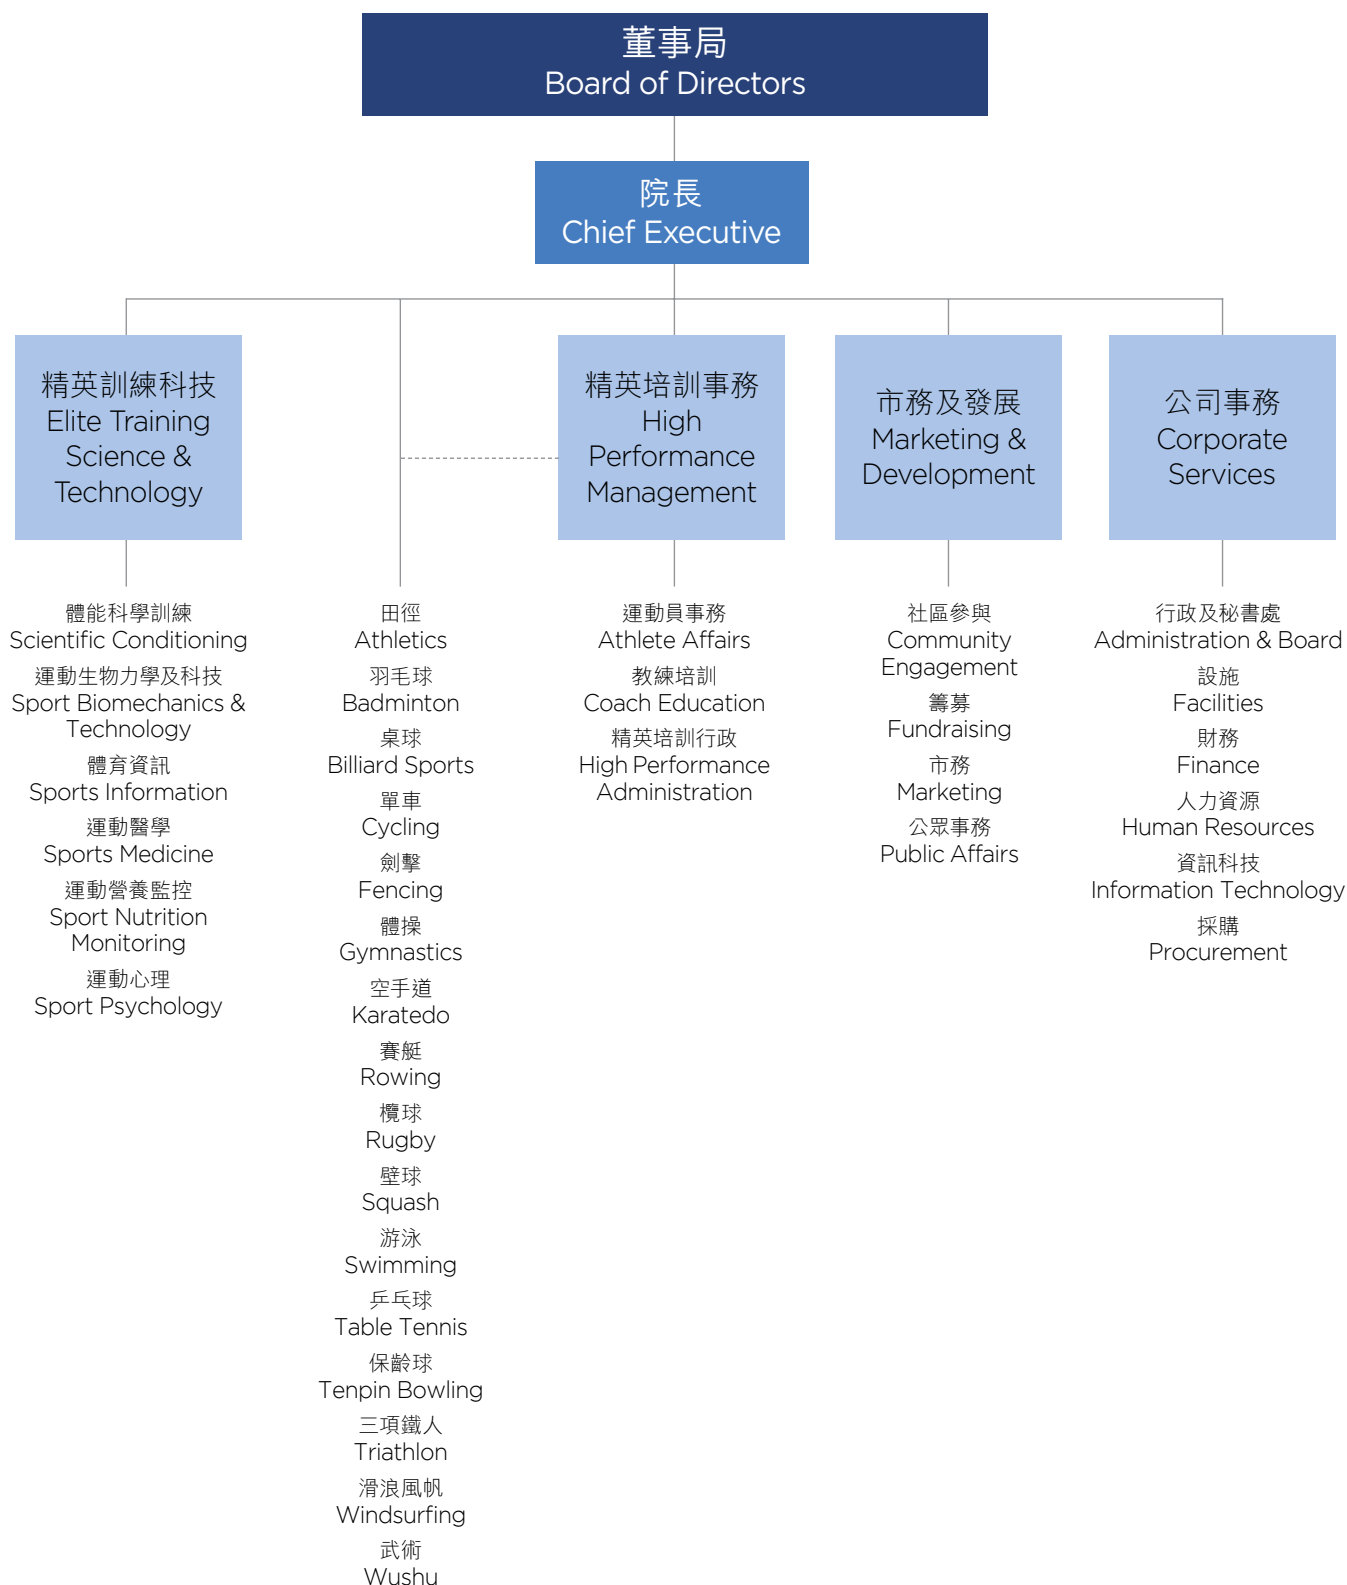

組織架構 Organisation Structure

有關截至二零一五年三月三十一日的教練及行政人員名單，刊載於附錄七。

The full list of the Coaching & Executive Staff as at 31 March 2015 can be found in Annex 7.