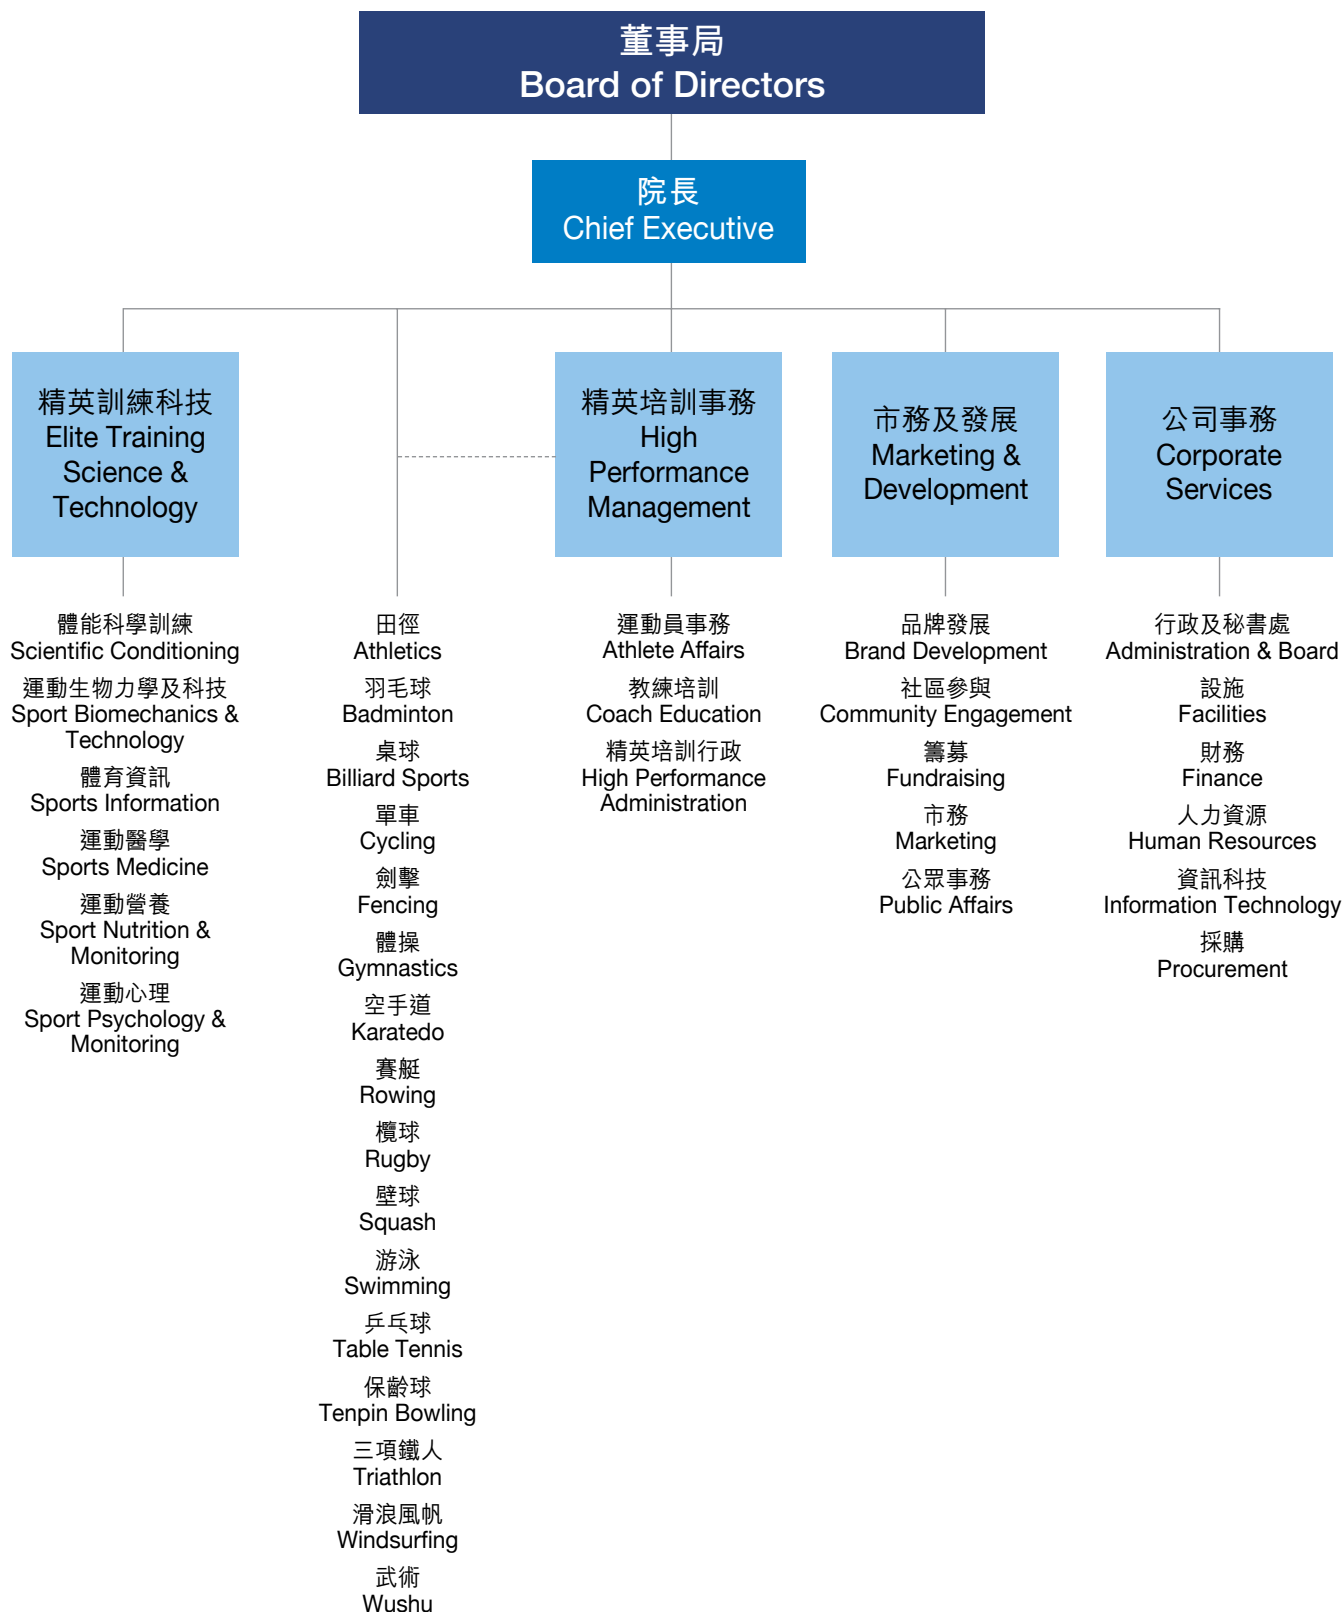

組織架構 Organisation Structure

有關截至二零一四年三月三十一日的教練及行政人員名單，刊載於附錄七。
The full list of Coaching & Executive Staff as at 31 March 2014 can be found in Annex 7.