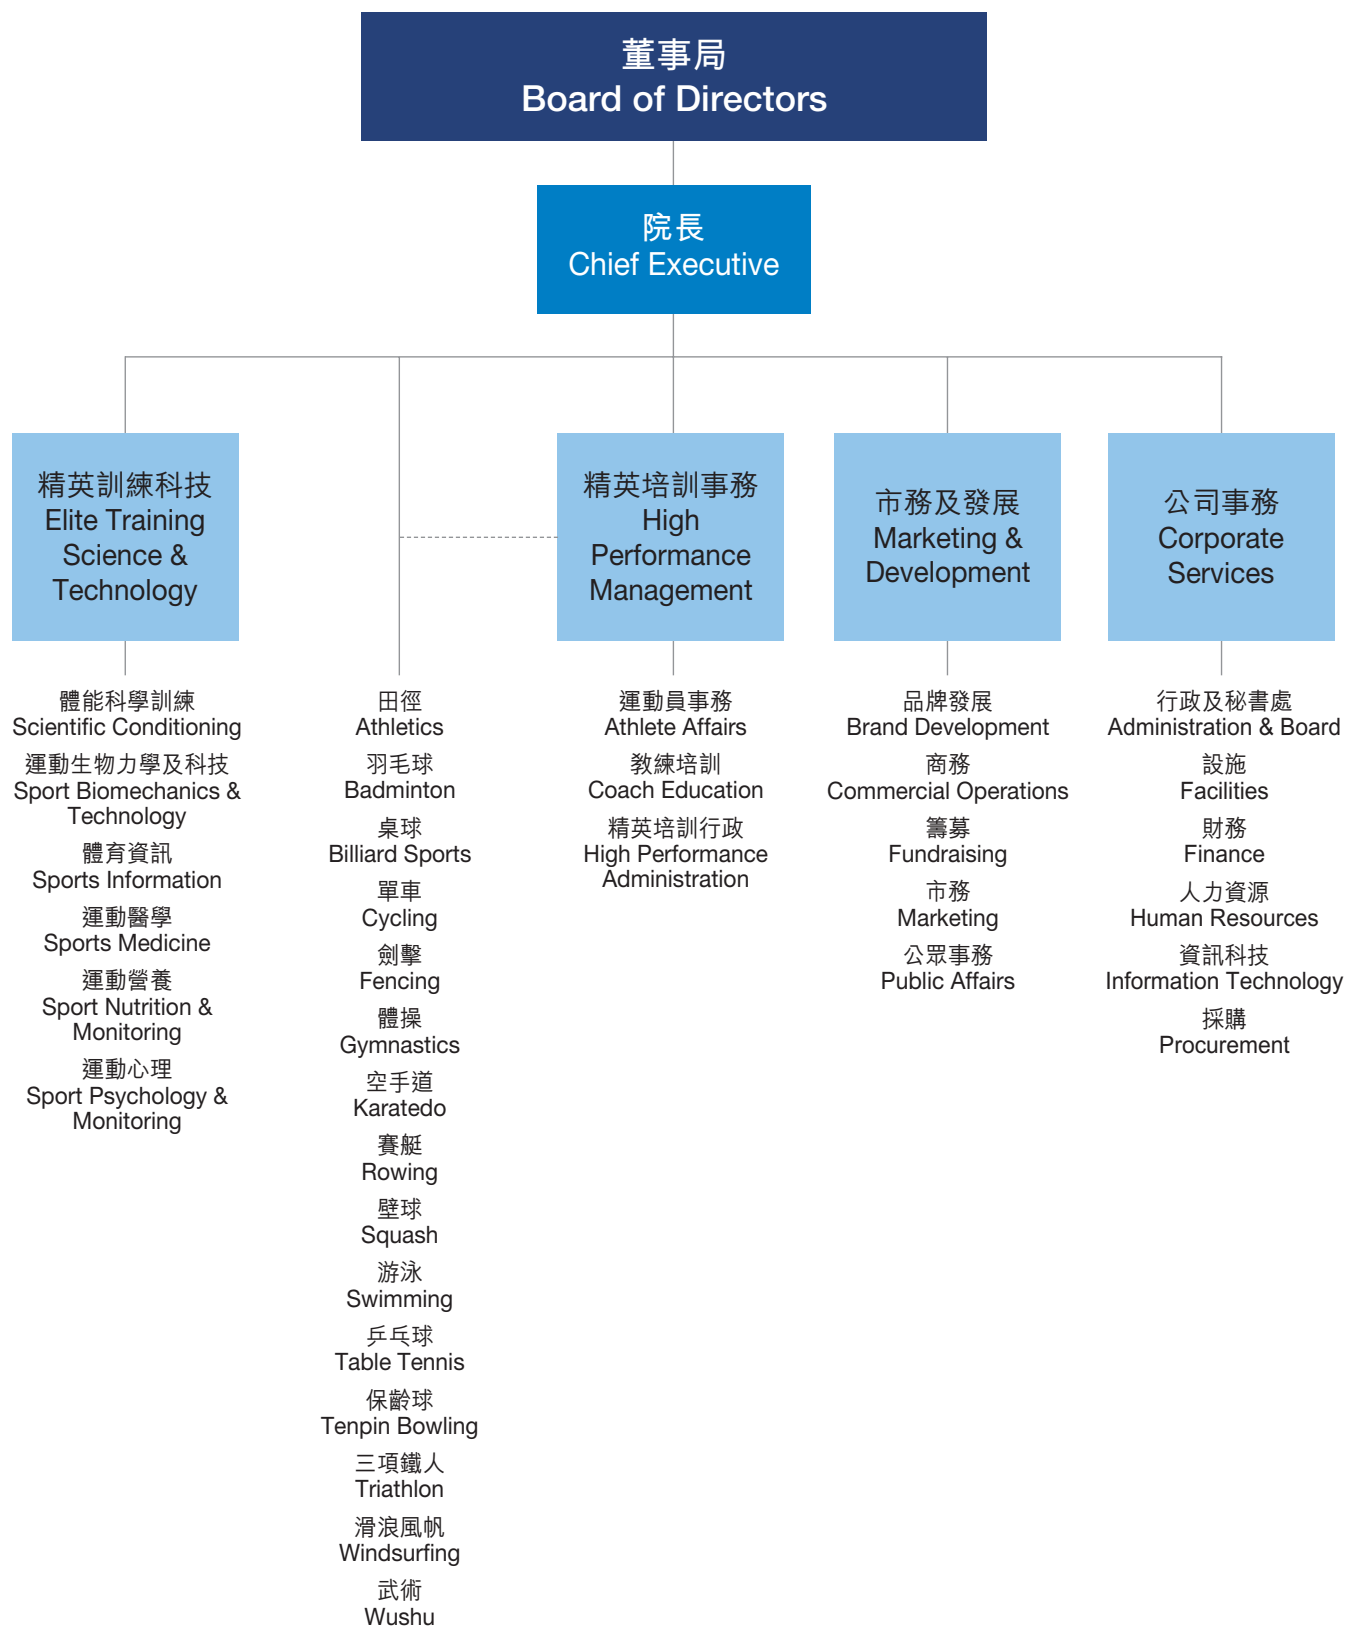

組織架構 Organisation Structure

有關截至二零一三年三月三十一日的教練及行政人員名單，刊載於附錄七。
The full list of Coaching & Executive Staff as at 31 March 2013 can be found in Annex 7.