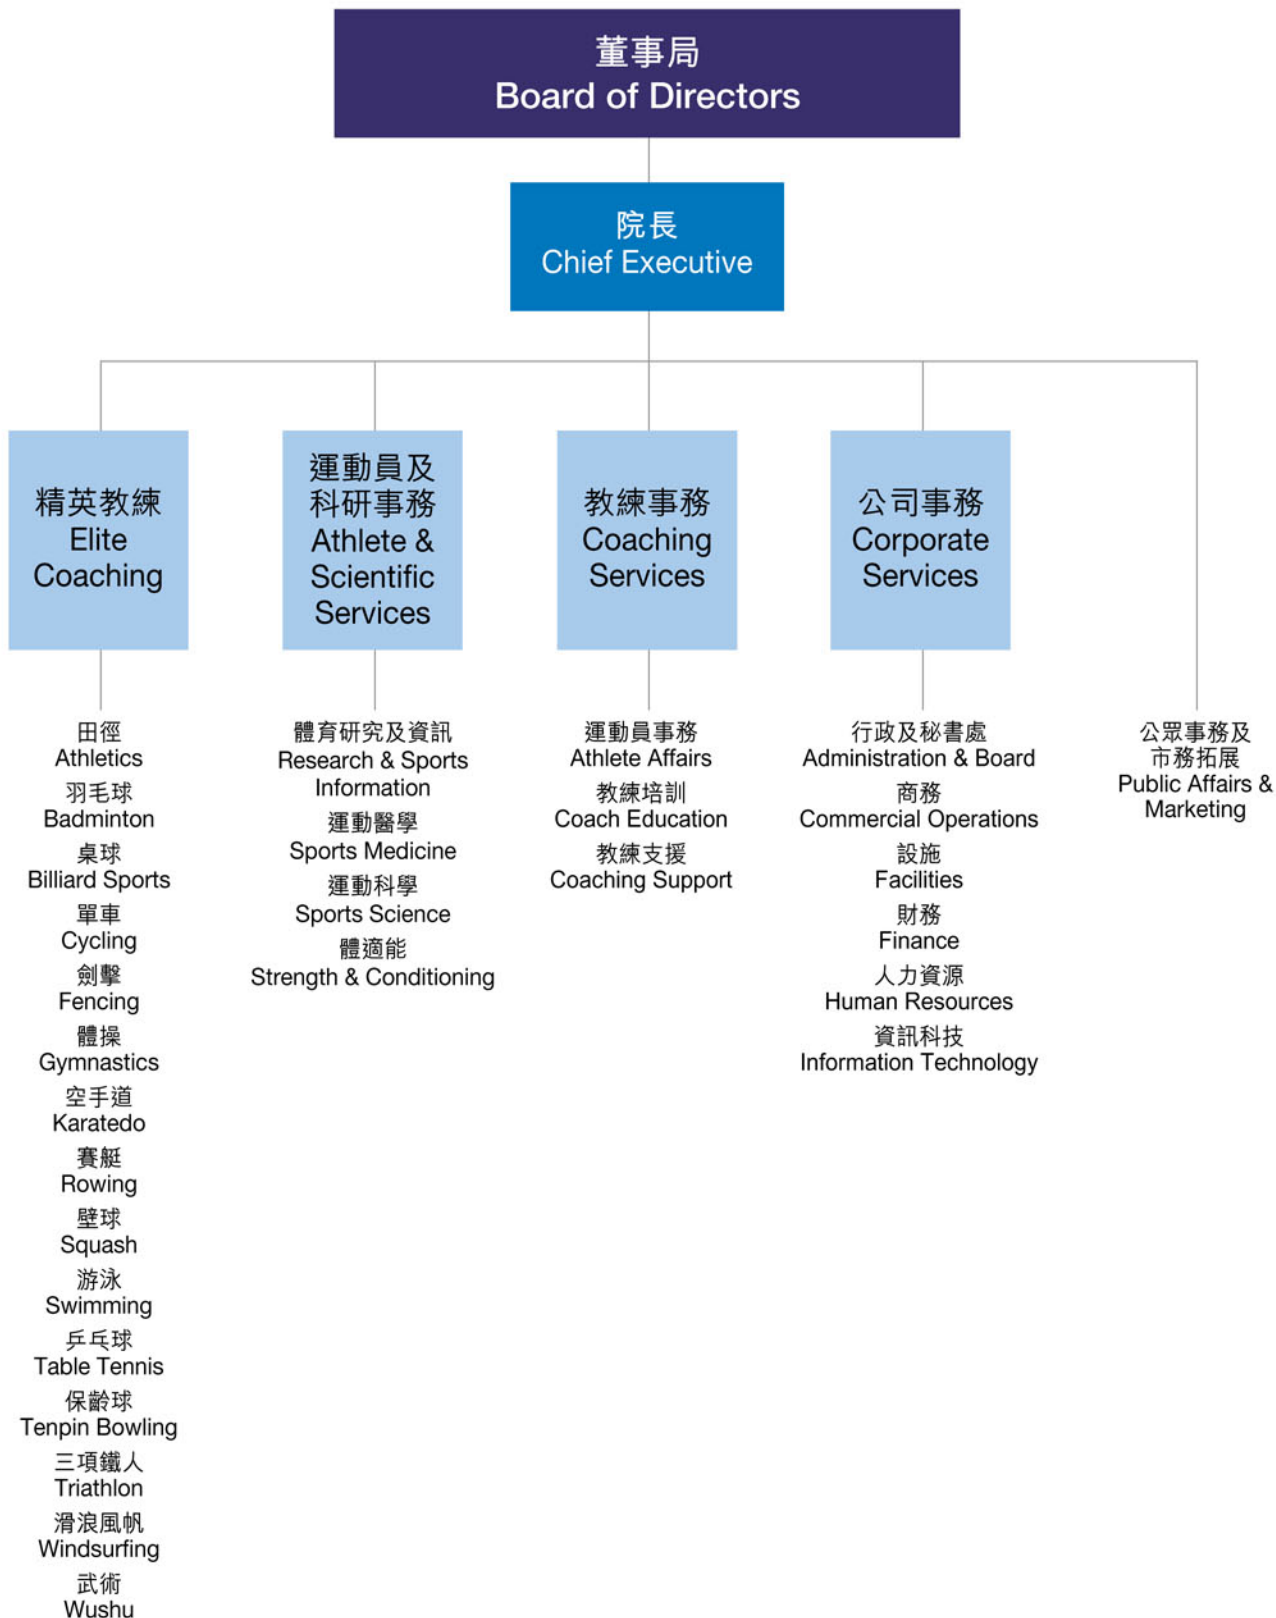

# 組織架構 Organisation Structure

有關截至二零一二年三月三十一日的教練及行政人員名單，刊載於附錄七。  
The full list of Coaching & Executive Staff as at 31 March 2012 can be found in Annex 7.