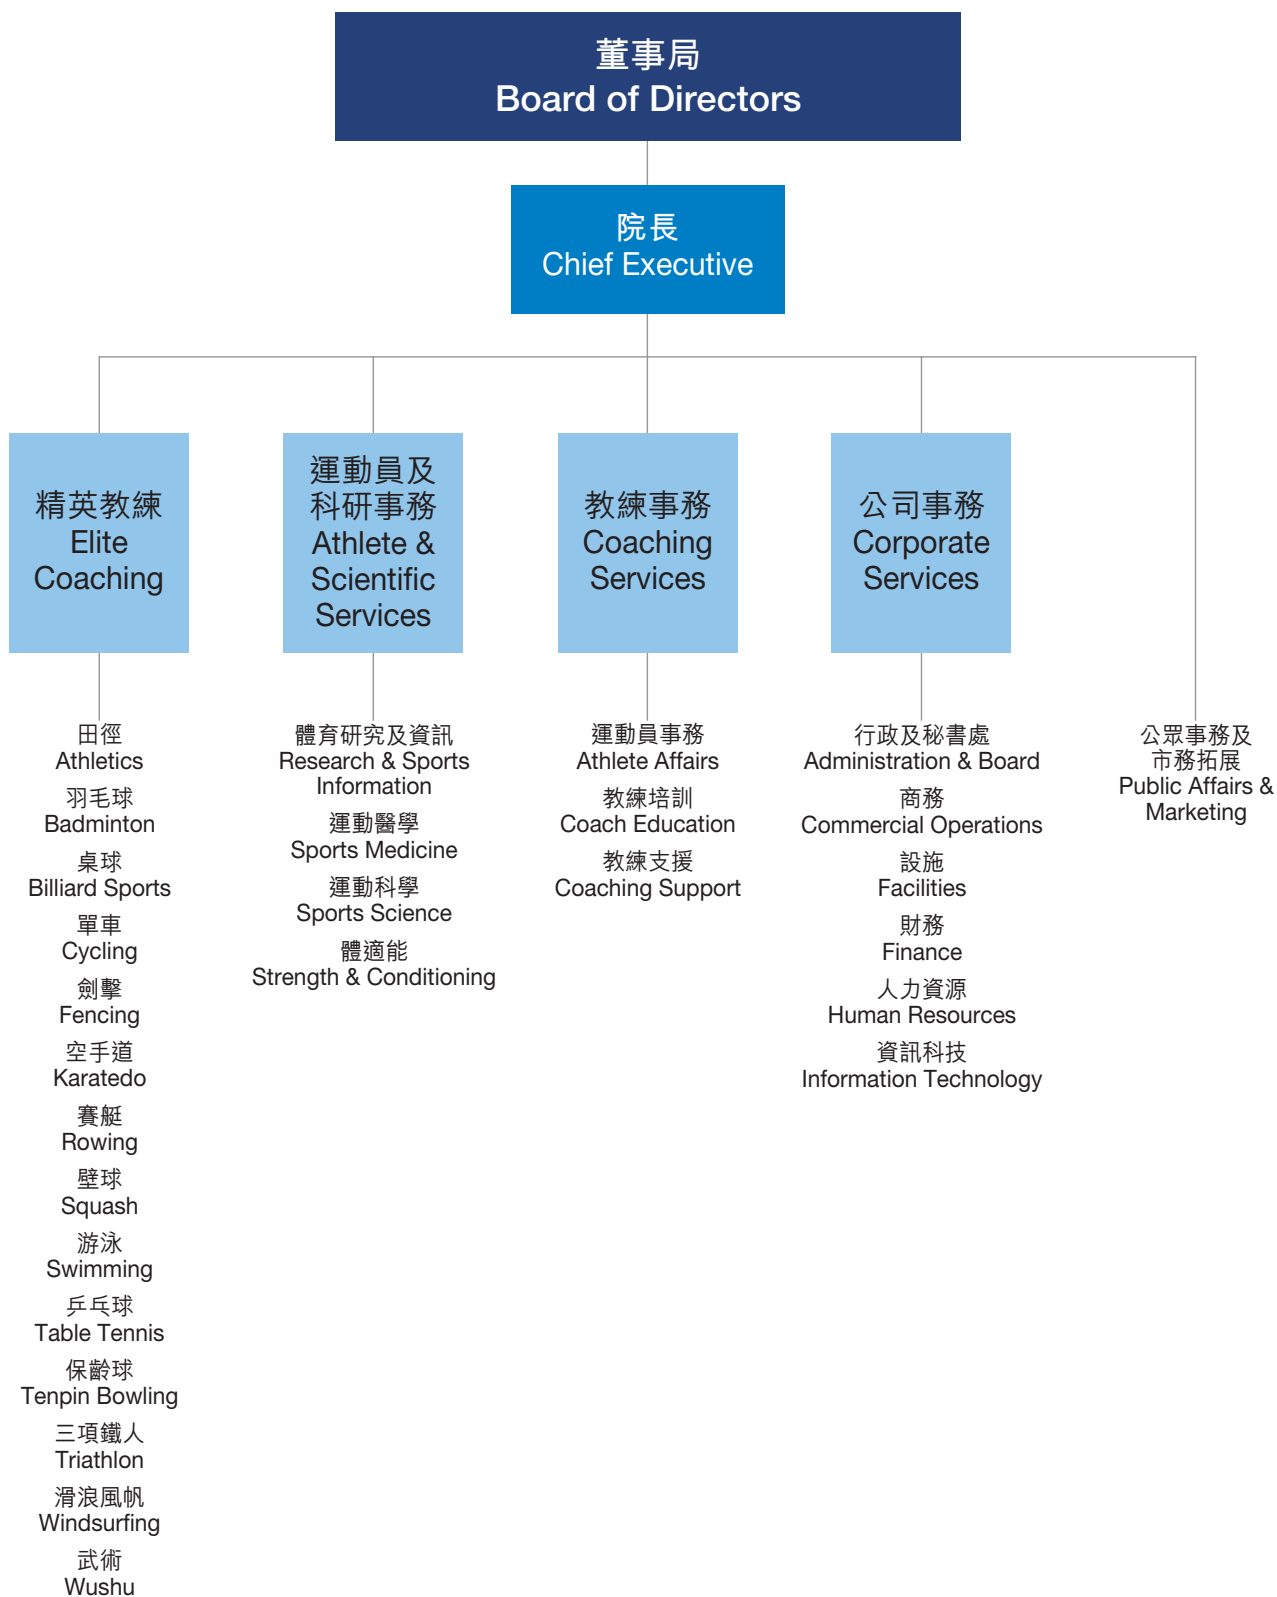

組織架構 Organisation Structure

有關截至二零一零年三月三十一日的教練及行政人員名單，刊載於附錄七。
The full list of Coaching & Executive Staff as at 31 March 2010 can be found in Annex 7.